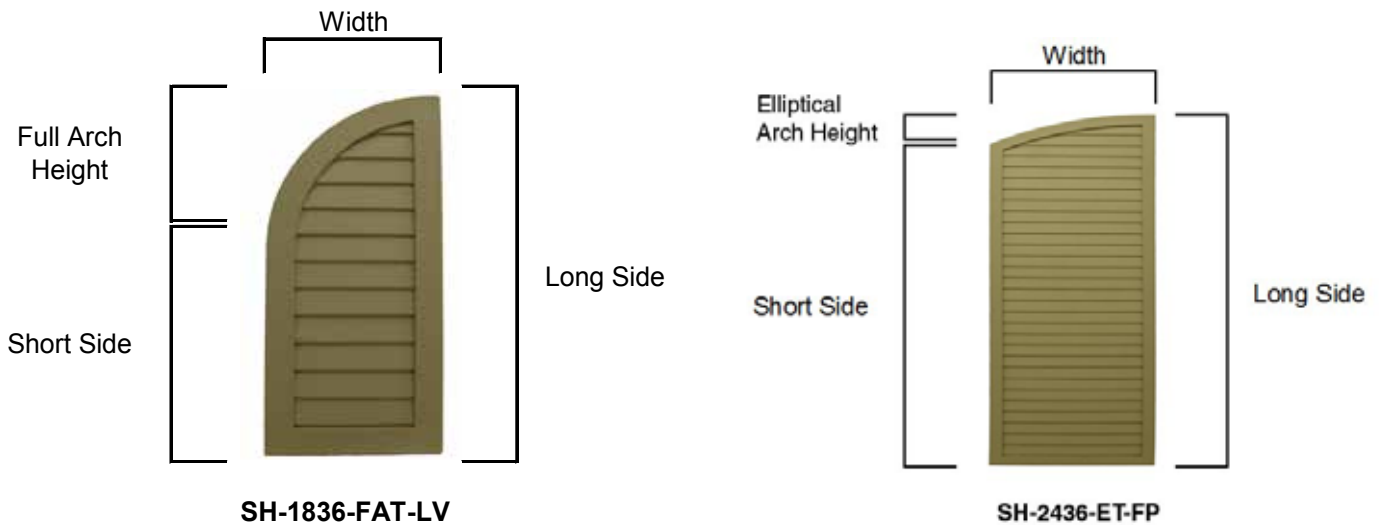

Special pricing will be given for all custom shutters  
 Elliptical and Full Arch shutters are measured to the short point  
 Add \$10.00 to make it a split panel shutter  
 Add \$10.00 to make a Z Cross Bar or 3rd Cross Bar

## Explanation and Example of Shutter Part Numbers

### SH-1836-FAT-LV

SH	Identifies the part as a shutter
18	Shutter width
36	Shutter height, measured from the short side
FAT	Identifies style of shutter top (in this case Full Arch Top)
LV	Identifies shutter type (in this case Louvered)