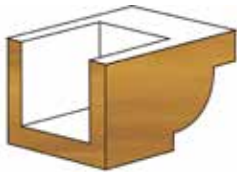

If you don't see it in our catalog, just give us a call!

Corbels come in one of three styles;

Open Top

Open Back

Solid

Rough Sawn Corbels

Our corbels will add a look of quality and distinction to your project. They have the look and feel of real exposed timbers without the problems associated with having wood exposed to the elements. Our corbels have exceptional detail in design and are easy to install. They are impervious to moisture and the elements that cause real wood to buckle, twist, and crack.